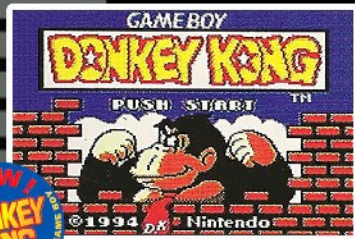

Super GAME BOY®

A C C E S S O R Y

Play all your Game Boy games on your Super NES in color!

- Insert your Game Boy Game Pak into the Super Game Boy accessory and watch your game appear on TV, in brilliant colors.
- Play more than 350 Game Boy titles on your Super NES!
- Paint your own custom border and choose from 9 pre-programmed designs.
- Stereo Sound on any television with stereo speakers!
- Maximize your play control by using the Super NES controller.
- Game Boy Game Paks sold seperately.

Look for this symbol on Game Boy Game Paks specially programmed for Super Game Boy.